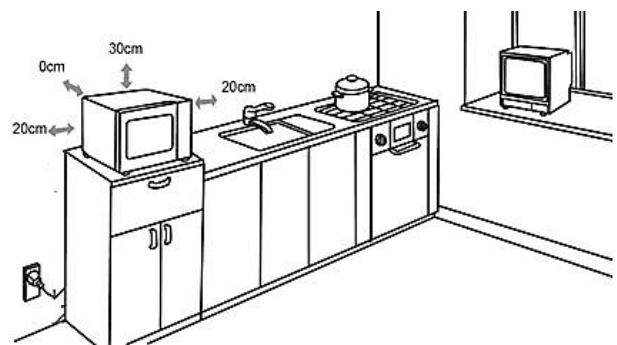

Placement clearance as below:

Key Features

1. 1

   Auto Cook Menu

   ---

   10 Auto cook menus enable easy cooking
2. 2

   LCD Display

   Red LCD display is easy to read
3. 3

   Child Safety Lock

   Prevent children from cooking unit

Customer Care

T: 09 415 6000
W: omegaappliances.com.au
W: omegaappliances.co.nz