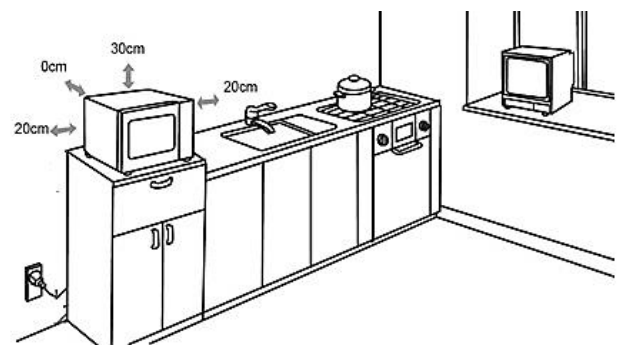

Placement clearance as below:

Key Features

1. 1

   Auto Cook Menu

   ---

   10 Auto cook menus enable easy cooking
2. 2

   LCD Display

   Red LCD display is easy to read
3. 3

   Child Safety Lock

   Prevent children from cooking unit

Customer Care

T: 09 415 6000
W: omegaappliances.com.au
W: omegaappliances.co.nz