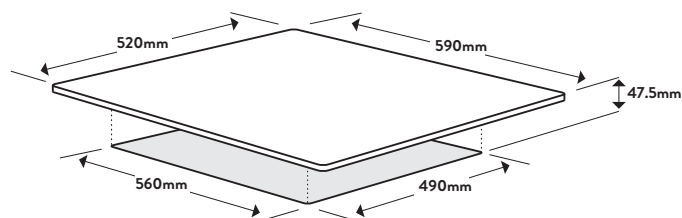

Dimensions/Weight

Overall dimensions (mm):	47.5(h) x 590(w) x 520(d)
Cutout dimensions (mm):	560(w) x 490(d)
Weight:	7.6kg

Technical details

Style

Cooktop Type:	Ceramic
Category Size:	60cm
Zones:	4

Functionality

Power Levels:	6
Zone Power Ratings & Size:	Front Left - 1800w, 190mm Front Right - 1200w, 155mm Rear Left - 1200w, 155mm Rear Right - 1800w, 190mm
Residual heat indicator:	Yes
Glass type:	EuroKera

Installation

Maximum Current:	32amps
Connection:	240v, 50Hz
Installation Type	Hardwired

Made In:	Europe
Warranty:	24 months parts & labour

Aesthetics

Finish:	Frameless Black Ceramic Glass
Controls:	Knob Control
Number of Controls:	4
Control Location:	Right Side