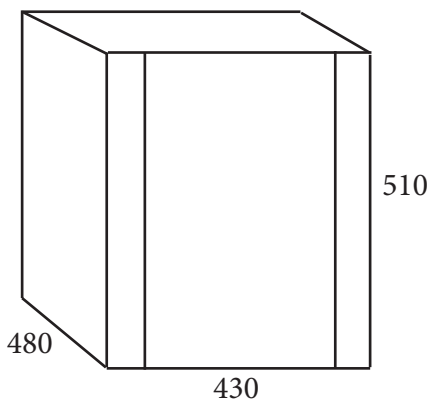

Omega Wine Coolers

OWC15

Omega 15 bottle capacity wine cooler, black cabinet and interior with silver side strip door frame.

Technical details

| | |
|--------------------|----------------------------|
| Cooler type: | Freestanding |
| Cooler capacity: | 46 litres |
| Bottle capacity: | 15 |
| Number of shelves: | 2 wooden |
| Temperature range: | 4 - 18°C |
| Type of cooling: | Direct cooling without fan |
| Zones: | 1 |
| Lighting: | LED interior light (white) |
| Display: | LED external touch (blue) |
| Refrigerant: | R600a |
| Noise: | 39dB |
| Input power: | 85W |
| Connection: | 220 - 240V, 50Hz |
| Warranty: | 12 months parts and labour |

Aesthetics

| | |
|------------|-------------------------------------------------------------------|
| Finish: | Glass door with silver side strip door frame with a black cabinet |
| Door type: | Side opening with recessed handle top left |
| Glass: | Dual glazed |
| Feet: | Height adjustable (max 530H) |

Dimensions/weight

| | |
|---------------------------------|--------------------|
| Dimensions of the product (mm): | 510h x 430w x 480d |
| Weight (kg): | 18kg |

| Key features | Benefits |
|--------------------------|------------------------------------------------------------------------------------------------------------------------------------------------|
| Wooden shelves | Easy slide wooden shelves are practical and look great. Wooden shelves also reduce the vibration meaning your wine quality is not compromised. |
| Black interior | The black interior of this cooler looks fantastic with the LED light and silver side strip door frame. |
| Height adjustable | Have more flexibility with height adjustability from 510mm to 530mm. |