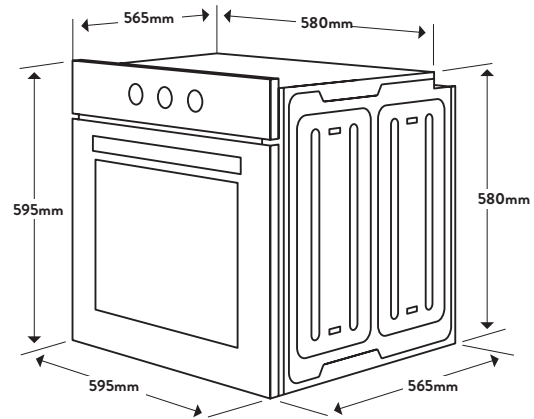

Dimensions/Weight

Overall Dimensions (mm): 595(h) x 595(w) x 565(d)
 Flush Mount Cut-Out (mm): 598(h) x 598(w)
 Proud Mount Cut-Out (mm): 580(h) x 580(w)

Technical Details

Style

| | |
|----------------|-----------|
| Oven Type: | Standard |
| Category Size: | 60cm |
| Capacity: | 72 Litres |

Functionality

| | |
|----------------------------|--|
| Oven Functions: | Fan Forced Half Grill Grill Grill with Fan Assist |
| Max Cooking Temperature: | 250°C |
| Clock: | No |
| Timer: | Mechanical |
| Number of Shelf Positions: | 4 |
| Light: | Yes |

Key Features

72L Capacity

More oven capacity to suit the largest of families.

Plug & Play

Designed with a 10amp plug so you can connect to a standard powerpoint.

Easy View

Designed so you can see into the oven without opening the door through the largest and clearest oven window possible.