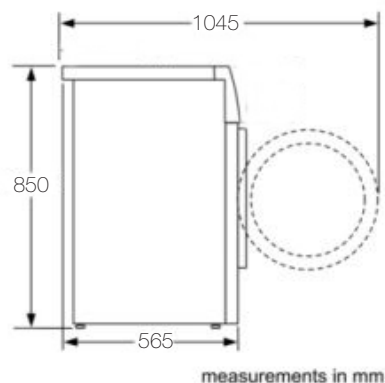

Omega Identico 7.5kg Front Load Washer

Technical details

Installation style:	Freestanding
Capacity:	7.5kg Wash
Programs:	16 (see manual)
Connection:	Cold water
Power Supply:	10AMP 220-240V
Spin Speed:	600 to 1400
Temperature:	Cold 20c to 90c
Display:	LED
Child Lock:	Yes
Interior Lighting:	No
Energy Rating:	3.5 Stars
Water Rating:	4 Stars
Delay Start:	Yes (0-24hr)

Aesthetics

Cabinet:	White
Controls:	Rotary and Push button
Door:	Large view window
Display:	LED

Dimensions/weight

Overall dimensions (mm):	850h x 595w x 565d
Weight:	68kg

Key features	Benefits
16 Programs	Complete Versatility for washing of all clothing types.
Child lock	Added safety and peace of mind ensuring that the selection program cannot be changed when the child lock is activated.
LED Display	Easy viewing of programs, wash progress and remaining time indications.

NB: Drawings are not to scale - they are to assist only. WARNING: technical specifications and product sizes can be varied by the manufacturer without notice. Cut-outs for appliances should only be by physical product measurements. The above information is indicative only.