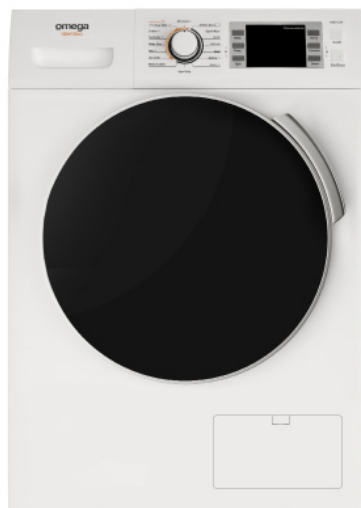

Omega Identico 7kg/3.5kg Washer Dryer Combo

Technical details

Installation style:	Freestanding
Capacity:	7kg Wash, 3.5 Drying
Programs:	16 (See manual)
Connection:	Cold water
Power Supply:	10AMP 220-240V
Spin Speed:	600 to 1400
Temperature:	Cold 20c to 90c
Display:	LED
Child Lock:	Yes
Interior Lighting:	No
Energy Rating:	Washer 3 Stars Dryer 2.5 Stars
Water Rating:	4 Stars
Delay Start:	Yes (0-24hr)

Aesthetics

Cabinet:	White
Controls:	Rotary and Push button
Door:	Large view window
Display:	LED

Dimensions/weight

Overall dimensions (mm):	850h x 595w x 520d
Weight:	72kg

Key features	Benefits
16 Programs	Complete Versatility for washing and drying of all clothing types.
Child lock	Added safety and peace of mind ensuring that the selected program cannot be changed when child lock is activated.
LED Display	Easy viewing of programs, wash progress and remaining time indications.