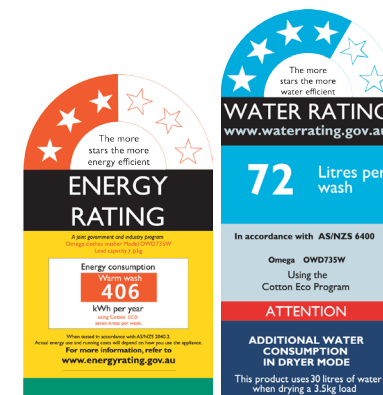

Omega Identico 7kg/3.5kg Washer Dryer Combo

Technical details

Installation style:	Freestanding
Capacity:	7kg Wash, 3.5 Drying
Programs:	16 (See manual)
Connection:	Cold water
Power Supply:	10AMP 220-240V
Spin Speed:	600 to 1400
Temperature:	Cold 20c to 90c
Display:	LED
Child Lock:	Yes
Interior Lighting:	No
Energy Rating:	Washer 3 Stars Dryer 2.5 Stars
Water Rating:	4 Stars
Delay Start:	Yes (0-24hr)

Aesthetics

Cabinet:	White
Controls:	Rotary and Push button
Door:	Large view window
Display:	LED

Dimensions/weight

Overall dimensions (mm):	850h x 595w x 520d
Weight:	72kg

Key features	Benefits
16 Programs	Complete Versatility for washing and drying of all clothing types.
Child lock	Added safety and peace of mind ensuring that the selected program cannot be changed when child lock is activated.
LED Display	Easy viewing of programs, wash progress and remaining time indications.