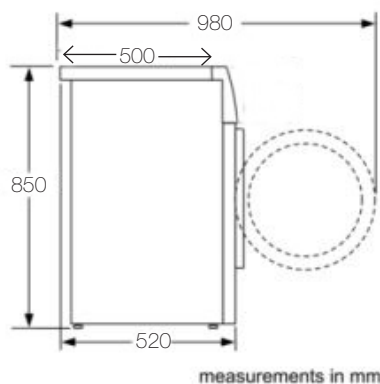

Omega Identico 7kg/3.5kg Washer Dryer Combo

Technical details

Installation style:	Freestanding
Capacity:	7kg Wash, 3.5 Drying
Programs:	16 (See manual)
Connection:	Cold water
Power Supply:	10AMP 220-240V
Spin Speed:	600 to 1400
Temperature:	Cold 20c to 90c
Display:	LED
Child Lock:	Yes
Interior Lighting:	No
Energy Rating:	Washer 3 Stars Dryer 2.5 Stars
Water Rating:	4 Stars
Delay Start:	Yes (0-24hr)

Aesthetics

Cabinet:	White
Controls:	Rotary and Push button
Door:	Large view window
Display:	LED

Dimensions/weight

Overall dimensions (mm):	850h x 595w x 520d
Weight:	72kg

Key features	Benefits
16 Programs	Complete Versatility for washing and drying of all clothing types.
Child lock	Added safety and peace of mind ensuring that the selected program cannot be changed when child lock is activated.
LED Display	Easy viewing of programs, wash progress and remaining time indications.

NB: Drawings are not to scale - they are to assist only. WARNING: technical specifications and product sizes can be varied by the manufacturer without notice. Cut-outs for appliances should only be by physical product measurements. The above information is indicative only.