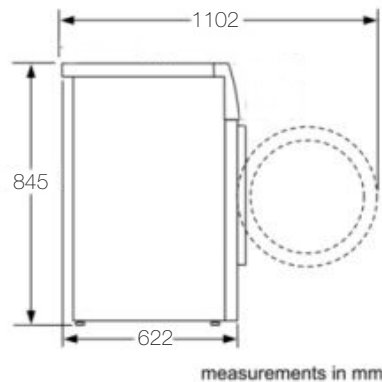

Omega Identico 7kg Heat Pump Dryer

Technical details

Installation style:	Freestanding
Capacity:	7kg Maximum
Stackable:	With Kit, Not supplied
Programs:	16 (see manual)
Power Supply:	10AMP 220-240V
Display:	LED
Child Lock:	Yes
Interior Lighting:	Yes
Energy Rating:	6 Stars
Delay Start:	Yes (0-24hr)

Aesthetics

Cabinet:	White
Controls:	Rotary and push button
Door:	Large View Window
Display:	LED

Dimensions/weight

Overall dimensions (mm):	845h x 596w x 622d
Weight:	52kg

Key features	Benefits
16 Programs	Complete Versatility for all items of clothing.
Child lock	Added safety and peace of mind ensuring that the selected program cannot be changed when child lock is activated.
LED Display	Easy viewing of programs, drying progress and remaining time indications.

NB: Drawings are not to scale - they are to assist only. WARNING: technical specifications and product sizes can be varied by the manufacturer without notice. Cut-outs for appliances should only be by physical product measurements. The above information is indicative only.