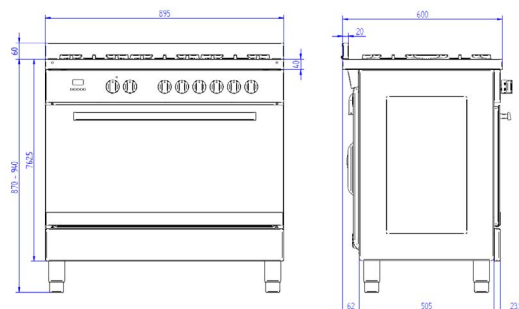

Omega Freestanders

OF916FX

Omega 90cm freestander with 9 function electric oven, 5 burner gas hob including a lateral wok burner and a stainless steel finish.

Technical details - oven

Installation type:	Freestanding	Ignition type:	Electronic
Number of functions:	9	ULPG adaptable:	Yes - kit supplied
Capacity:	135 litres	Baking tray:	1
Maximum current:	15amps/hardwired	Grill tray:	No
Connection:	230 - 240V, 50/60Hz	Grill insert:	1
Oven fuel:	Electric	Grill handle::	No
Audible signal:	Yes	Telescopic runners:	No
Number of shelf positions:	5	Warranty:	24 months parts and labour
Number of shelves:	2 wire shelves	Made in:	Italy

Technical details - cooktop

Hob type:	Gas
Power:	Front right - 4mj/hr Rear right - 12mj/hr Front & Rear left - 7mj/hr Wok - 16mj/hr
Burners:	5
Trivets:	Heavy Cast iron
Wok:	Left hand side lateral wok
Flame failure device:	Yes on all burners

Aesthetics

Finish:	Stainless steel, Square top
Oven door type/glazing:	Double glazed glass
Type of controls:	Front control knobs
Number of controls:	7
Display:	LED timer display
Lights:	Yes
Storage compartment:	No

Dimensions/weight

Overall dimensions (mm):	940h x 895w x 600d
Total height (mm):	940mm with telescopic legs
Splash guard height (mm):	60mm
Weight:	80kg

Key features	Benefits
Lateral Wok	You will have more space when cooking with multiple pots and pans.
Heavy duty cast iron trivets	These extra heavy cast iron trivets are heavier and more durable than typical enamel coated trivets. This results in a more stable cooking surface and makes it easier to slide pots and pans from one burner to another.
Twin Fan	Twin fans ensure even heat distribution within the oven cavity, they circulate air during the cooking process ensuring no compromise in results.