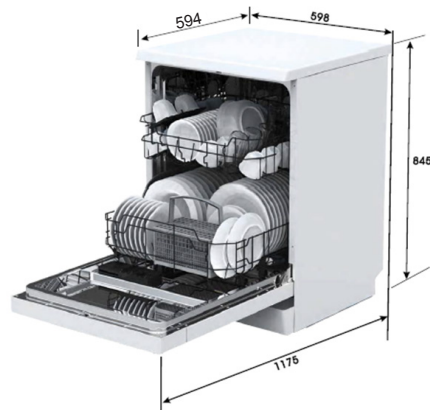

Omega Dishwashers

ODW702W

Omega 60cm freestanding dishwasher with 12 place settings, electronic controls, 4.5 star water rating and white finish.

Technical details

Installation type:	Freestanding
Place settings:	12
Wash programs:	Intensive Heavy Normal 90 min Rapid Prewash
Water rating:	4.5 stars
Energy rating:	3 stars
Wash temperatures (°C):	4 - 40, 55, 60 and 65
Maximum water temperature (°C):	65°C
Floating plug:	Yes
Lockable controls:	Yes
Delayed start:	Yes up to 24 hours
DualZone:	No
Aquastop safety hose:	No

Flexible top basket:	Yes
Half load:	No
Extra Dry:	Yes
Residual heat drying:	Yes
Cutlery tray:	No
Plate sizes allowed:	Up to 30cm
Maximum current:	10amps
Connection:	240V, 50Hz
Water connection:	Cold water recommended
Length of hose:	1.5m
Water pressure:	40 - 1000kpa
Noise:	47dBA
Warranty:	24 months parts and labour

Aesthetics

Finish:	White
Controls:	Electronic controls with LED display

Dimensions/weight

Overall dimensions (mm):	845h x 598w x 594d
Weight:	47kg

Key features	Benefits
Flexible basket	Click the side levers of your top basket to lower it to accommodate tall glasses, or raise to the higher position for maximum room in the bottom section.
Programmable timer with delayed start	This timer allows you to set your appliance to start at a delayed time up to 24 hours later.
4.5 star water rating	This appliance has been awarded a 4.5 star water rating, it uses 10.5 litres of water per wash.