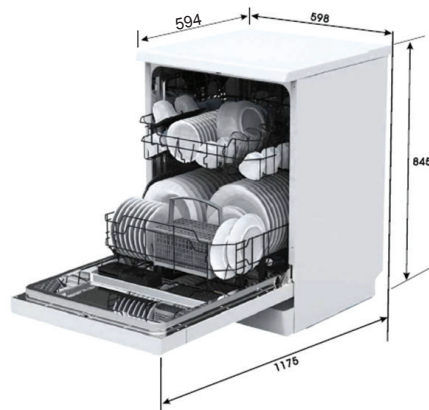

### Technical details

Installation type:	Freestanding
Place settings:	12
Wash programs:	Intensive Heavy Normal 90 mins Rapid Prewash
Water rating:	4.5 stars
Energy rating:	3 stars
Wash temperatures (°C):	4 - 40, 55, 60 and 65
Maximum water temperature (°C):	65°C
Floating plug:	Yes
Lockable controls:	Yes
Delayed start:	Yes up to 24 hours
DualZone:	No
Aquastop safety hose:	No

Pull out adjustable height basket:	Yes
Half load:	No
Extra Dry:	Yes
Cutlery tray:	No
Plate sizes allowed:	Up to 30cm
Residual heat drying:	Yes
Maximum current:	10amps
Connection:	240V, 50Hz
Water connection:	Cold water recommended
Length of hose:	1.5m
Water pressure:	40 - 1000kpa
Noise:	47dBA
Warranty:	24 months parts and labour

### Dimensions/weight

Overall dimensions (mm): 845h x 598w x 594d  
Weight: 47kg

CHILD LOCK

Key features	Benefits
<b>Pull out adjustable height basket</b>	Pull out the basket prior to loading. Lower it to accommodate tall glasses, or raise to higher position for maximum room in the bottom section.
<b>Child lock</b>	Child lock allows you to lock the control panel so the settings cannot be changed.
<b>Stainless steel finish</b>	Stainless steel appliances are easy to clean, more durable and have increased longevity.