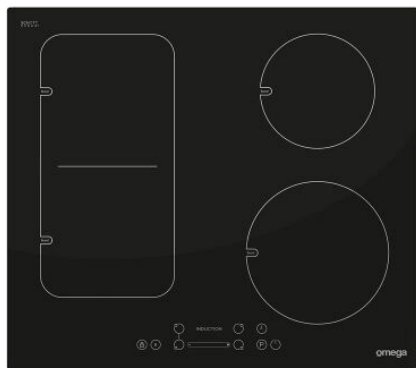

Omega 60cm 4 zone induction cooktop with frameless Schott Ceran, flexi zone and slide controls.

Technical details

Type of cooktop: Induction
 Zones: 4 (1 flexi zone)
 Timers: All zones - 99 minutes
 Auto heat up: Yes
 Minute minder: 99 minutes
 Power levels: 1 - 9 + boost
 Audible signals: Yes
 Bridging function: Yes
 Assisted cooking functions: Boil, Fry, Keep warm and chocolate
 Child lock: Yes
 Residual heat indicator: Yes
 Pause function: Yes
 Pot detection: Yes
 Overflow detection: Yes
 Power rating:

Aesthetics

Finish: Schott Ceran
 Frameless: Yes
 Type of controls: Slide/touch

Maximum current: 32amps
 Connection: 220 - 240V, 50Hz
 Installation: Hardwired
 Warranty: 24 months parts and labour
 Made in: Europe

INDUCTION

CHILD LOCK

Dimensions/weight

Overall dimensions (mm): 53h x 590w x 520d
 Cut-out dimensions (mm): 560w x 490d

| Key features | Benefits |
|---------------------------|---|
| Timer | Have more control over your cooking with a 99 minute timer on all zones. |
| Overflow detection | Relax and enjoy cooking with the knowledge that this device has overflow detection and will stop cooking automatically. |
| Smart pause | Have the option to place your zone on pause so you can attend other matters. |