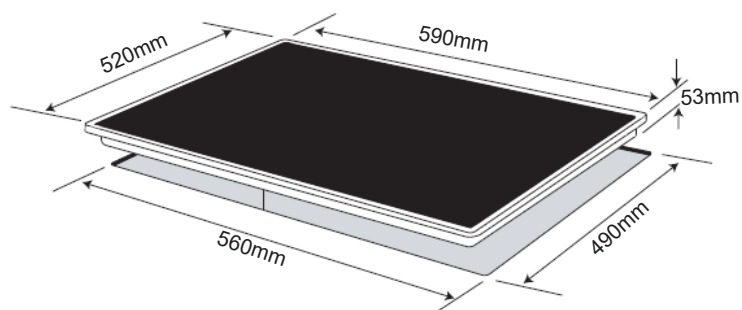

Aesthetics

Finish: Schott Ceran
 Frameless: Yes
 Type of controls: Slide/touch

Maximum current: 32amps
 Connection: 220 - 240V, 50Hz
 Installation: Hardwired
 Warranty: 24 months parts and labour
 Made in: Europe

INDUCTION

CHILD LOCK

Dimensions/weight

Overall dimensions (mm): 53h x 590w x 520d
 Cut-out dimensions (mm): 560w x 490d

| Key features | Benefits |
|---------------------------|---|
| Timer | Have more control over your cooking with a 99 minute timer on all zones. |
| Overflow detection | Relax and enjoy cooking with the knowledge that this device has overflow detection and will stop cooking automatically. |
| Smart pause | Have the option to place your zone on pause so you can attend other matters. |

NB: Drawings are not to scale - they are to assist only. WARNING: technical specifications and product sizes can be varied by the manufacturer without notice. Cut-outs for appliances should only be by physical product measurements. The above information is indicative only.