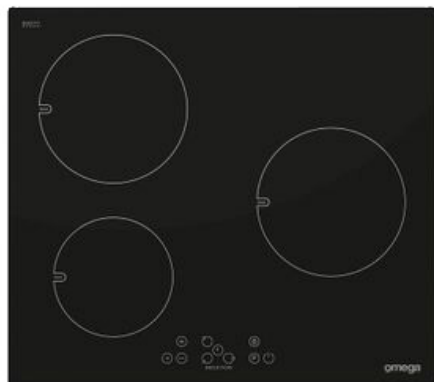

# Omega Cooktops

OI63Z

Omega 60cm 3 zone induction cooktop with frameless Schott Ceran and touch controls.

## Technical details

Type of cooktop:	Induction
Zones:	3
Timers:	N/A
Auto heat up:	Yes
Minute minder:	N/A
Power levels:	1 - 9
Audible signals:	Yes
Child lock:	Yes
Residual heat indicator:	Yes
Pause function:	Yes
Pot detection:	Yes
Overflow detection:	Yes
Power rating:	Front left 1 x1800W, 160mm Rear Left & Center right: 2500W, 200mm
Maximum current:	28amps
Connection:	220 - 240V, 50Hz
Installation:	Hardwired
Warranty:	24 months parts and labour
Made in:	Europe

## Dimensions/weight

Overall dimensions (mm):	53h x 590w x 520d
Cut-out dimensions (mm):	560w x 490d

INDUCTION

CHILD LOCK

Key features	Benefits
<b>Frameless design</b>	This frameless cooktop will look fantastic with any cabinetry and is easy to clean.
<b>Overflow detection</b>	Relax and enjoy cooking with the knowledge that this device has overflow detection and will stop cooking automatically.
<b>Smart pause</b>	Have the option to place your zone on pause so you can attend other matters.