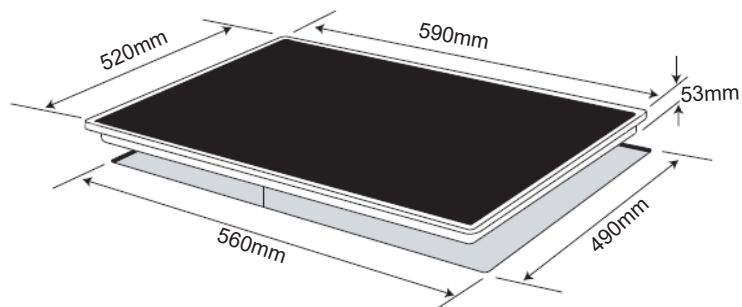

# Omega Cooktops

OI63Z

Omega 60cm 3 zone induction cooktop with frameless Schott Ceran and touch controls.

## Technical details

Type of cooktop:	Induction
Zones:	3
Timers:	N/A
Auto heat up:	Yes
Minute minder:	N/A
Power levels:	1 - 9
Audible signals:	Yes
Child lock:	Yes
Residual heat indicator:	Yes
Pause function:	Yes
Pot detection:	Yes
Overflow detection:	Yes
Power rating:	Front left 1 x1800W, 160mm Rear Left & Center right: 2500W, 200mm
Maximum current:	28amps
Connection:	220 - 240V, 50Hz
Installation:	Hardwired
Warranty:	24 months parts and labour
Made in:	Europe

## Dimensions/weight

Overall dimensions (mm):	53h x 590w x 520d
Cut-out dimensions (mm):	560w x 490d

INDUCTION

CHILD LOCK

Key features	Benefits
<b>Frameless design</b>	This frameless cooktop will look fantastic with any cabinetry and is easy to clean.
<b>Overflow detection</b>	Relax and enjoy cooking with the knowledge that this device has overflow detection and will stop cooking automatically.
<b>Smart pause</b>	Have the option to place your zone on pause so you can attend other matters.