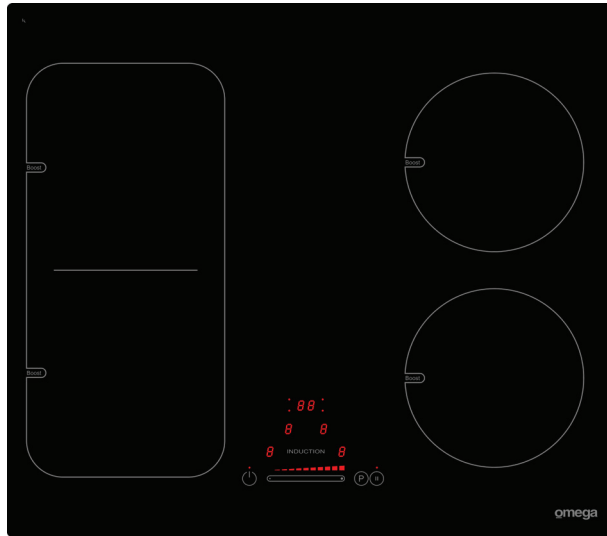

Omega 60cm 4 zone induction cooktop with frameless glass, flexi zone and slide controls.

Technical details

Type of cooktop:	Induction
Zones:	4 (1 flexi zone)
Timers:	All zones + egg timer
Auto heat up:	No
Minute minder:	No
Power levels:	1 - 9 + booster on all zones
Audible signals:	No
Assisted cooking functions:	Keep warm
Bridging function:	Yes
Child lock:	Yes
Residual heat indicator:	Yes
Pause function:	Yes
Pot detection:	Yes
Overflow detection:	Yes
Power rating:	4 x 1850W (175mm)
Total power rating:	7400W
Maximum current:	32amps
Connection:	220 - 240V, 50Hz
Installation:	Hardwired
Warranty:	24 months parts and labour
Made in:	France

Aesthetics

Finish:	Eurokera black frameless glass with red display
Frameless:	Yes
Type of controls:	Touch slider

Dimensions/weight

Overall dimensions (mm):	60h x 590w x 520d
Cut-out dimensions (mm):	560w x 490d