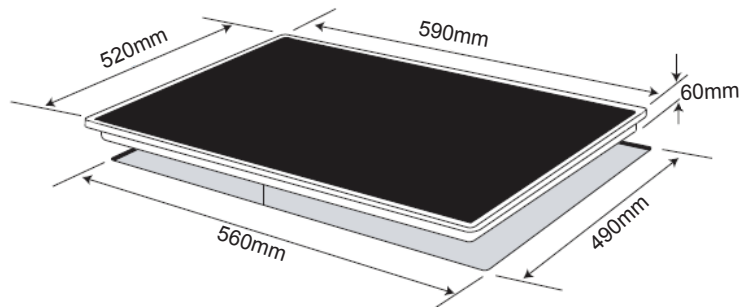

Omega 60cm 4 zone induction cooktop with frameless glass, flexi zone and slide controls.

Technical details

Type of cooktop:	Induction
Zones:	4 (1 flexi zone)
Timers:	All zones + egg timer
Auto heat up:	No
Minute minder:	No
Power levels:	1 - 9 + booster on all zones
Audible signals:	No
Assisted cooking functions:	Keep warm
Bridging function:	Yes
Child lock:	Yes
Residual heat indicator:	Yes
Pause function:	Yes
Pot detection:	Yes
Overflow detection:	Yes
Power rating:	4 x 1850W (175mm)
Total power rating:	7400W
Maximum current:	32amps
Connection:	220 - 240V, 50Hz
Installation:	Hardwired
Warranty:	24 months parts and labour
Made in:	France

Aesthetics

Finish:	Eurokera black frameless glass with red display
Frameless:	Yes
Type of controls:	Touch slider

Dimensions/weight

Overall dimensions (mm):	60h x 590w x 520d
Cut-out dimensions (mm):	560w x 490d