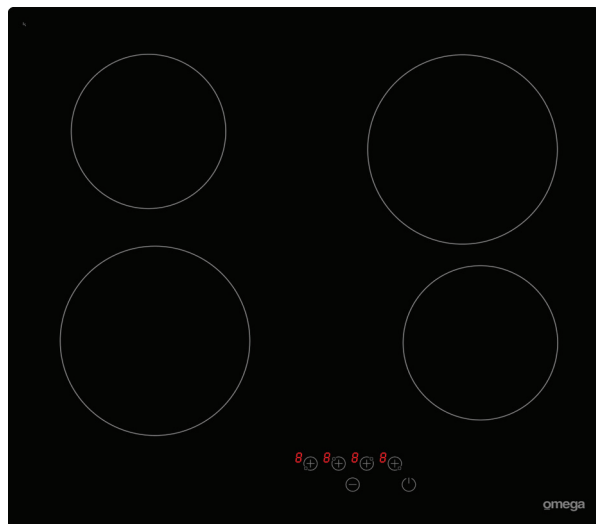

Omega 60cm 4 zone ceramic cooktop with touch controls and frameless black glass

Dimensions/weight

Overall dimensions (mm): 45h x 590w x 520d
 Cut-out dimensions (mm): 560w x 490d

Technical details

Type of cooktop: Ceramic
 Power levels: 1-9 cooking levels - plus startup booster on all zones
 Zones: 4
 Child Lock: Yes
 Overflow safety: Yes
 Overload protection: Yes
 Pause function: No
 Pan recognition: No
 Timer: No
 Residual heat indicator: Yes
 Total load: 6kW
 Power ratings: Front Left/Rear Right: 1800W (190mm zone)
 Front Right/Rear Left: 1200W (155mm zone)
 Maximum current: 25amps
 Connection: 220-240V, 50/60 Hz
 Installation Type: Hardwired
 Warranty: 24 months parts & labour
 Made in: France

Aesthetics

Finish: Black Eurokera glass - red display
 Frameless: Yes
 Type of control: Touch
 Location of controls: Front centre

CHILD LOCK

	Benefits
Child Lock	Child lock allows you to lock the control panel so the settings cannot be changed or the door cannot be opened
EuroKera Glass	The appliance uses EuroKera glass so you can get quality toughened glass that is easy to clean, durable and highly aesthetically appealing.
Touch Controls	Touch controls are simple to use and easy to clean.