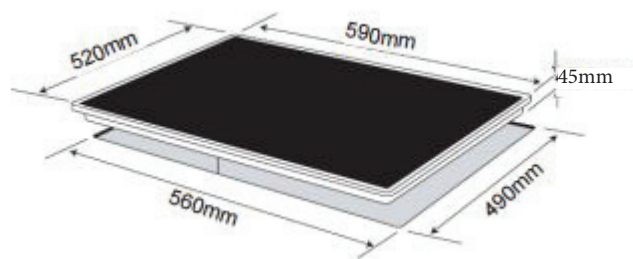

Omega 60cm 4 zone ceramic cooktop with touch controls and frameless black glass

Dimensions/weight

Overall dimensions (mm): 45h x 590w x 520d
 Cut-out dimensions (mm): 560w x 490d

Technical details

Type of cooktop: Ceramic
 Power levels: 1-9 cooking levels - plus startup booster on all zones
 Zones: 4
 Child Lock: Yes
 Overflow safety: Yes
 Overload protection: Yes
 Pause function: No
 Pan recognition: No
 Timer: No
 Residual heat indicator: Yes
 Total load: 6kW
 Power ratings: Front Left/Rear Right: 1800W (190mm zone)
 Front Right/Rear Left: 1200W (155mm zone)
 Maximum current: 25amps
 Connection: 220-240V, 50/60 Hz
 Installation Type: Hardwired
 Warranty: 24 months parts & labour
 Made in: France

Aesthetics

Finish: Black Eurokera glass - red display
 Frameless: Yes
 Type of control: Touch
 Location of controls: Front centre

CHILD LOCK

	Benefits
Child Lock	Child lock allows you to lock the control panel so the settings cannot be changed or the door cannot be opened
EuroKera Glass	The appliance uses EuroKera glass so you can get quality toughened glass that is easy to clean, durable and highly aesthetically appealing.
Touch Controls	Touch controls are simple to use and easy to clean.